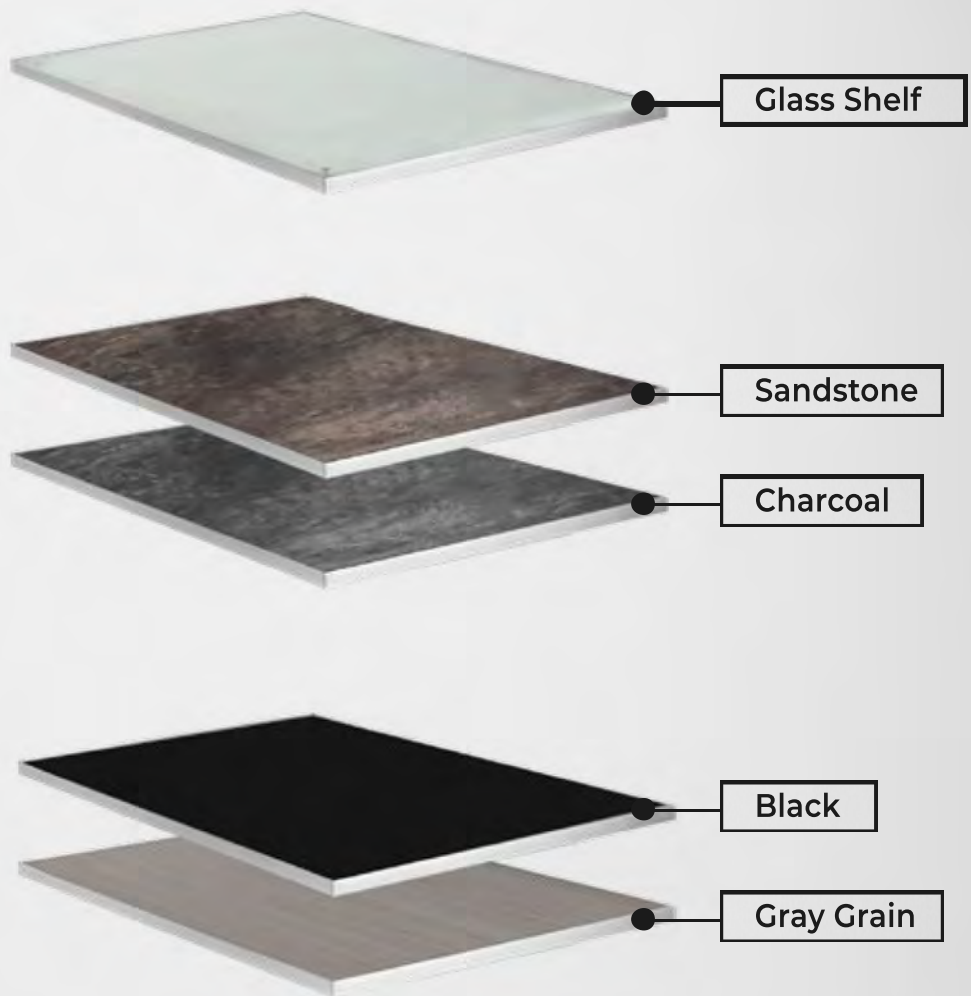

## Choose your **STYLE AND FINISH**

Reversible tops

### NESTING TABLES

**The 4 Wheel Drive**  
Model #ST1851WRZ

**The 4 Wheel Drive**  
Model #ST1850C

**Mobile Buffet**  
Model #NT7632GB

**Mobile Buffet**  
Model # NT7621TT

Watch live video for  
more mobile buffet.